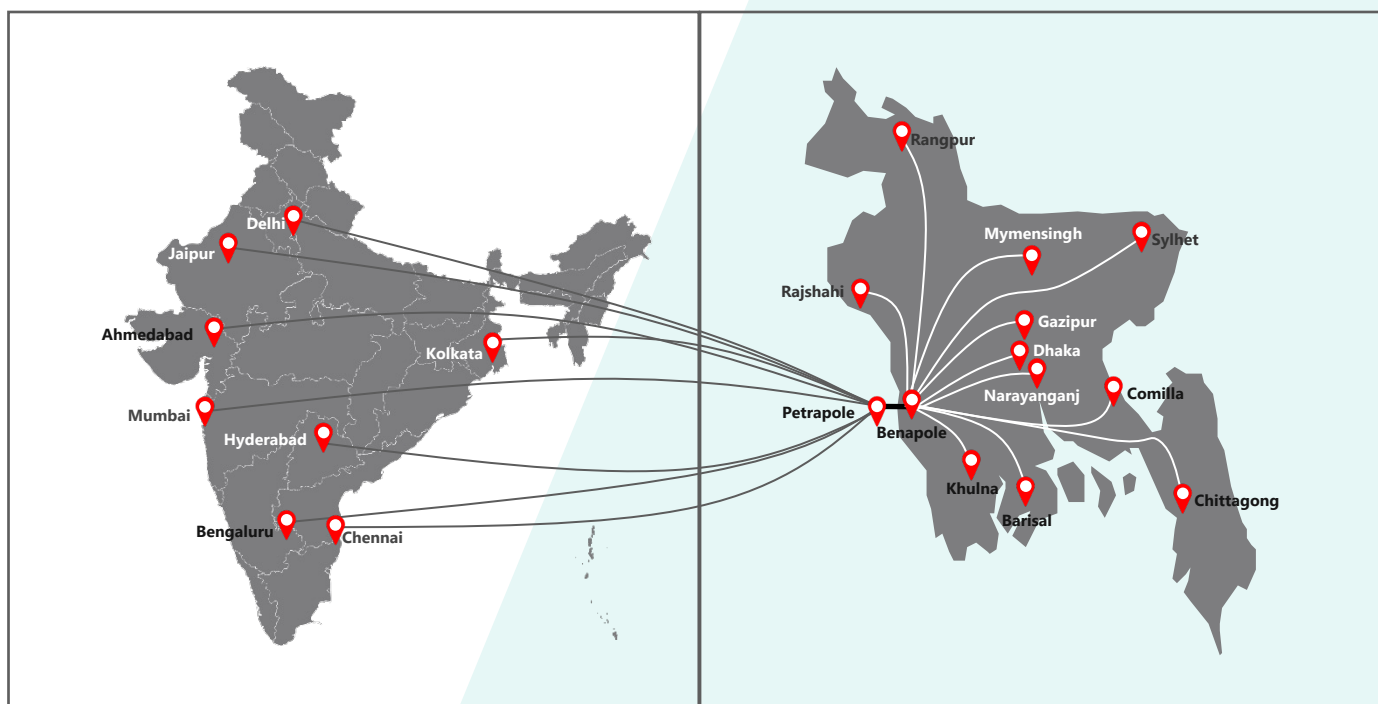

INDIA-BANGLADESH - DOOR TO DOOR ROAD TRANSPORTATION SIMPLIFIED

CROSS BORDER TRADE INDIA - BANGLADESH

- Simplified pricing structure with flat rate for each region in India and a flat rate for any location in Bangladesh
- Flat rate for customer clearance in Bangladesh & India
- 24/7 call centre for addressing queries and providing live updates
- Dedicated portal for tracking cargo in transit
- Single window for meeting all customer needs and answering queries
- Transparent and compliant services from a multinational corporation
- Offices on both sides of the border and presence in more than 16 countries worldwide

KEY FEATURES

- All your cross-border trade needs between Bangladesh and India are just a phone call away
- Expert teams on both sides of the border ready to provide the best solutions using a mix of rail, road, ocean and air transportation
- Transportation and warehousing easily accessible with just a click
- Our experts handle all documentation, allowing you to focus on your business.

For More Information Contact:

India

Devashish Dutt
devashish.dutt@wefreight.com
+91 9811788999

Bangladesh

Mohammed Arifur Rahman Chowdhury
arifur.rahman@wefreight.com
+880 1730344104

WeFreight India

Emmar Capital Tower 1, 510 – 5th Floor,
M.G. Road, Near Gurudronacharya Metro
Station, Sector 26, Gurgaon – 122002
india@wefreight.com

WeFreight Bangladesh

4th Floor, Kazi's Heritage, House 49, Road
11, Block H, Banani Model Town,
Dhaka-1213
bangladesh@wefreight.com